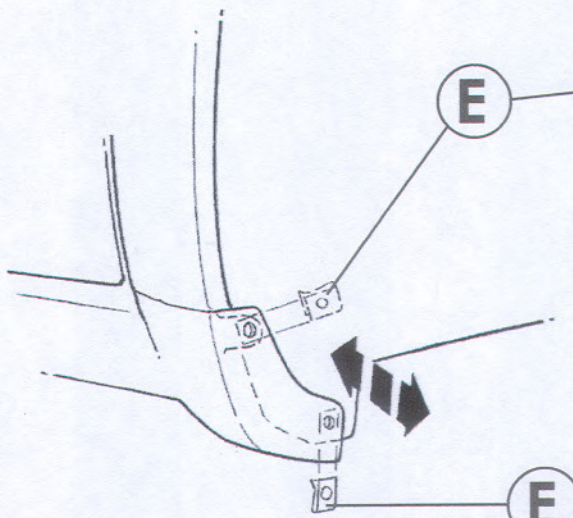

DODGE JOURNEY

Front Splashguards

Front Right

A

Front Left

B

C 6X

D 2X

E 6X

3/32" (2.5 mm)
1/4" (6.3 mm)

#2

#2

1

2

3

4