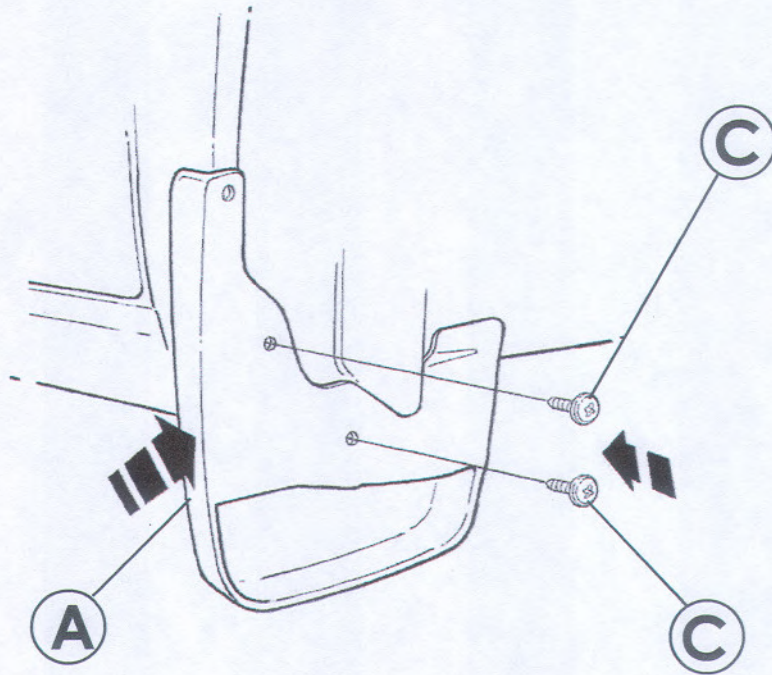

DODGE JOURNEY

Front Splashguards

Front Right

A

Front Left

B

C 6X

D 2X

E 6X

3/32" (2.5 mm)
1/4" (6.3 mm)

#2

#2

1

2

3

4