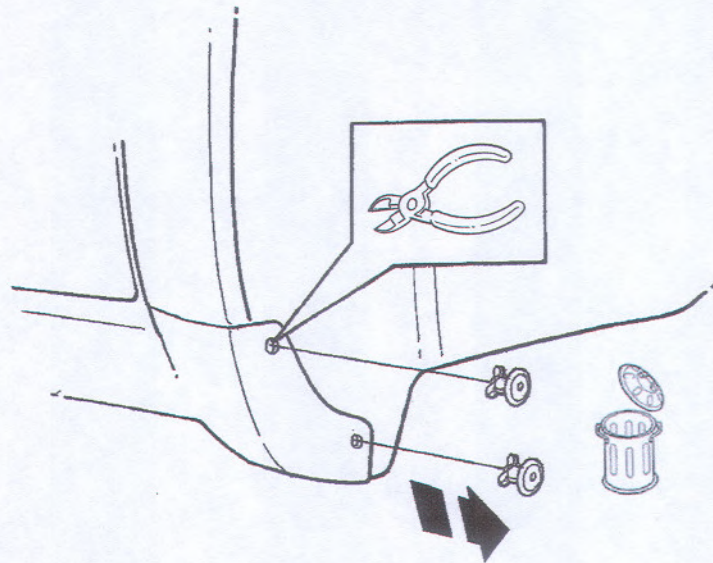

DODGE JOURNEY

Front Splashguards

Front Right

A

Front Left

B

C 6X

D 2X

E 6X

3/32" (2.5 mm)
1/4" (6.3 mm)

#2

#2

1

2

3

4